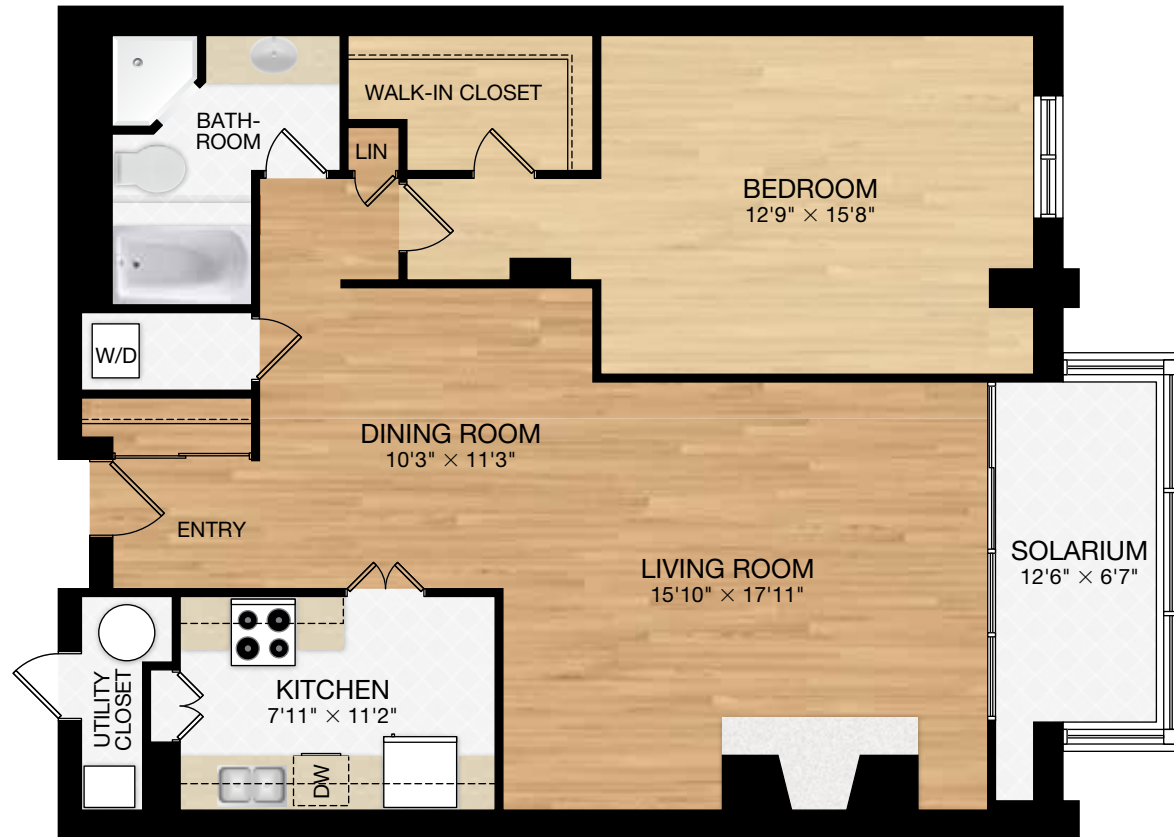

M·A·R·K·E·T
S·Q·U·A·R·E

One Bedroom Suite A – 1,200 s.f.*

*Dimensions for typical floor plans are not exact. Actual suites may vary from the example shown here.
Floor plan represents layout at the time of building construction. Many units have been altered to create an open concept.

- Suite includes a working fireplace